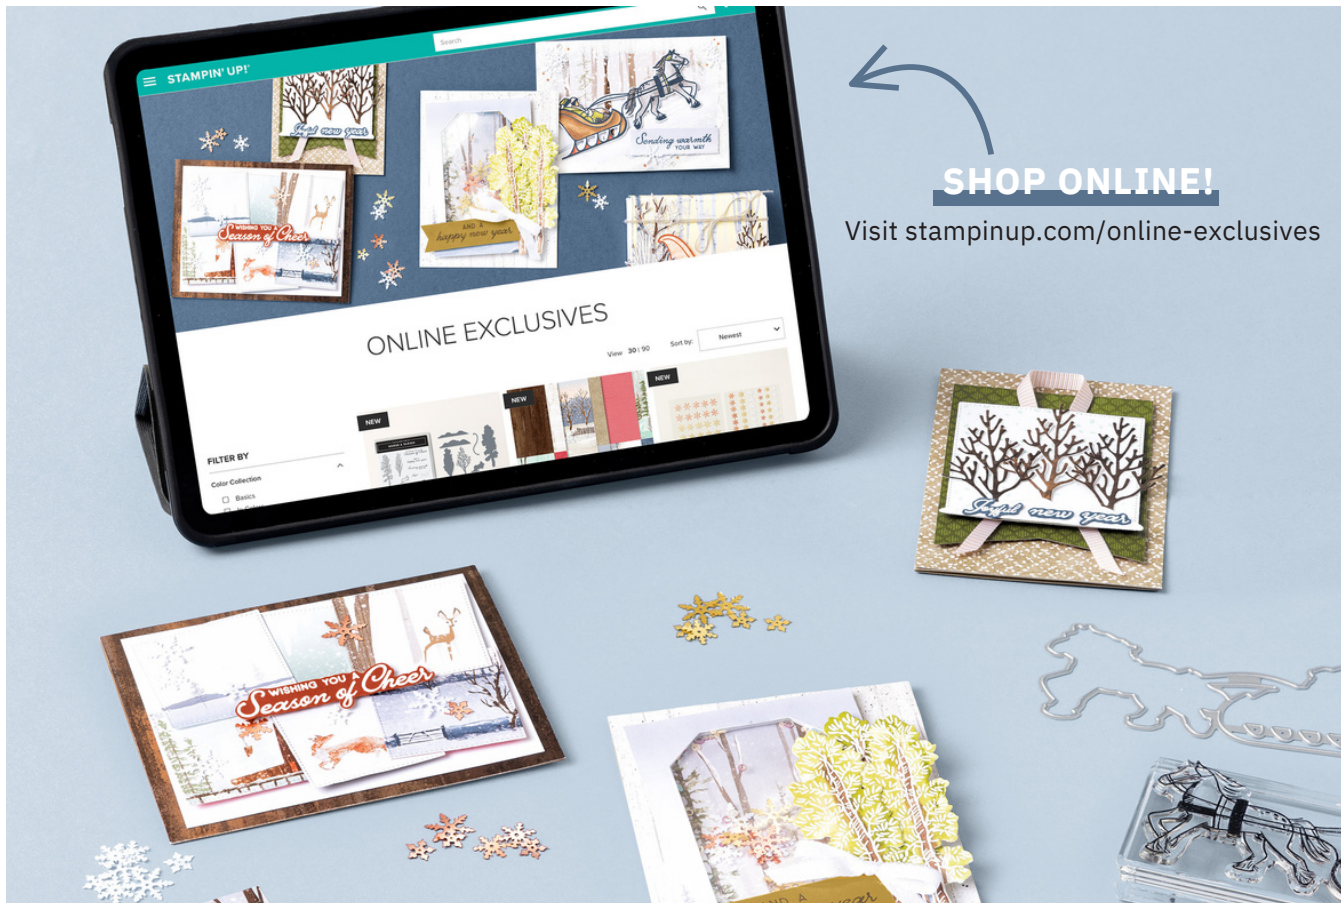

Online
Exclusives

Stampin' in the craftroom
Gigi Stamps
FOR THE CLASSROOM

Available
July 6, 2023

SHOP ONLINE!

Visit stampinup.com/online-exclusives

Fresh, never-before-seen products to spark your creativity and expand your collection!

TRUCKING ALONG BUNDLE (ENGLISH)
BUNDLED SAVINGS
\$41.25

- Trucking Along Bundle **10% BUNDLED SAVINGS**
- 26 photopolymer stamps
- Suggested clear blocks (sold separately): b, d, h
- Largest image: 2-1/4" x 1-1/4" (5.7 x 3.2 cm)

SO VERY MERRY PHOTOPOLYMER STAMP SET (ENGLISH)
\$24.00

- 10 photopolymer stamps
- Suggested clear blocks (sold separately): b, c, d
- Photopolymer stamps from Stampin' Up!

Scan the QR code to see our full selection of Online Exclusive products.

New products available 6 July!

HORSE & SLEIGH STAMP SET
162119 | \$24.00
10 photopolymer stamps  

SHOWN AT 100%

HORSE & SLEIGH DIES
162125 | \$34.00
9 dies. Largest die: 4-13/16" X 2-1/16" (10.6 x 5.2 cm)